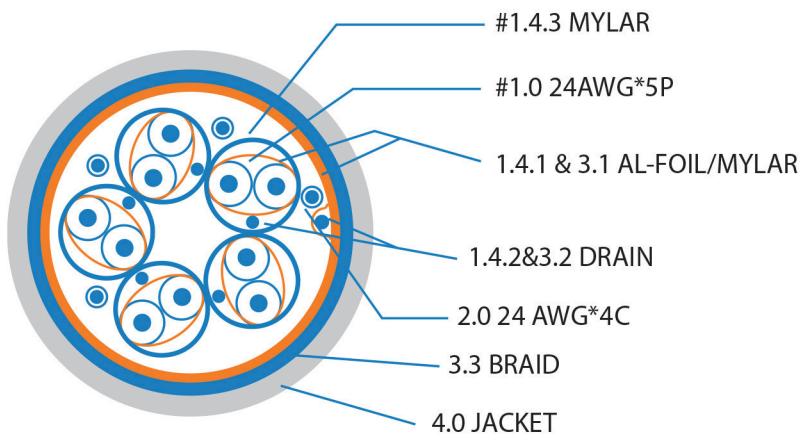

Part #	Length	Weight
	16'	2 lbs
	25'	2.5 lbs
	35'	3 lbs
	50'	5 lbs
	75'	7lbs

PLENUM HDMI CABLE

Standard HDMI Cable with Ethernet - Certified up to 40ft.

Technical Specifications

- Low Smoke PVC outer jacket and FEP
- Support up to 1080p resolution
- Support all digital audio formats including Dolby TrueHD and DTS-HD Master Audio
- Support for Audio Return Channel
- 24k Gold plated connectors
- 24AWG Stranded Copper
- RoHS Compliant

Construction

24AWG*5P+24AWG*4C - HDMI Plenum Cable with Ethernet.

- 1.0 - Conductor: 24 AWG*5P cable
 - 24 (7/32)AWG Bare stranded copper.
- 1.1 - Insulation:
 - 1.1.1 - Material: foam-FEP.
 - 1.1.2 - O.D: .06", Nominal
- 1.2 - Pairing: 2 Insulated conductors twisted together.
- 1.3 - Color Code: Blue/White.
- 1.4 - Shield:
 - 1.4.1 - Aluminum- foil/mylar, overlap 25%min.
 - 1.4.2 - Drain: 24AWG bare stranded copper
 - 1.4.3 - Mylar tape, overlap 25%min.
 Color Code: Blue, Orange, Green, Red, Transparent
- 2.0 - Conductor: 24 AWG*4C
 - 24 (7/32)AWG Bare stranded copper.
- 2.1 Insulation:
 - 2.1.1 - Material: FEP
 - 2.1.2 - O.D: 0.035", Nominal
- 2.2 Color Code: Black, Green, Brown, Blue
- 3.0 - Shield
 - 3.1 Aluminum foil/mylar, overlap 25%min.
 - 3.2 Drain: 24 (7/32)AWG bare stranded copper
 - 3.3 36AWG tinned copper braid, 80% min. coverage.
- 4.0 - Jacket
 - 4.1 Material: PVC Alloy
 - 4.2 O.D: 0.413", Nominal
 - 4.3 Color: Covid Blue
 - 4.4 Marking: (White Print)